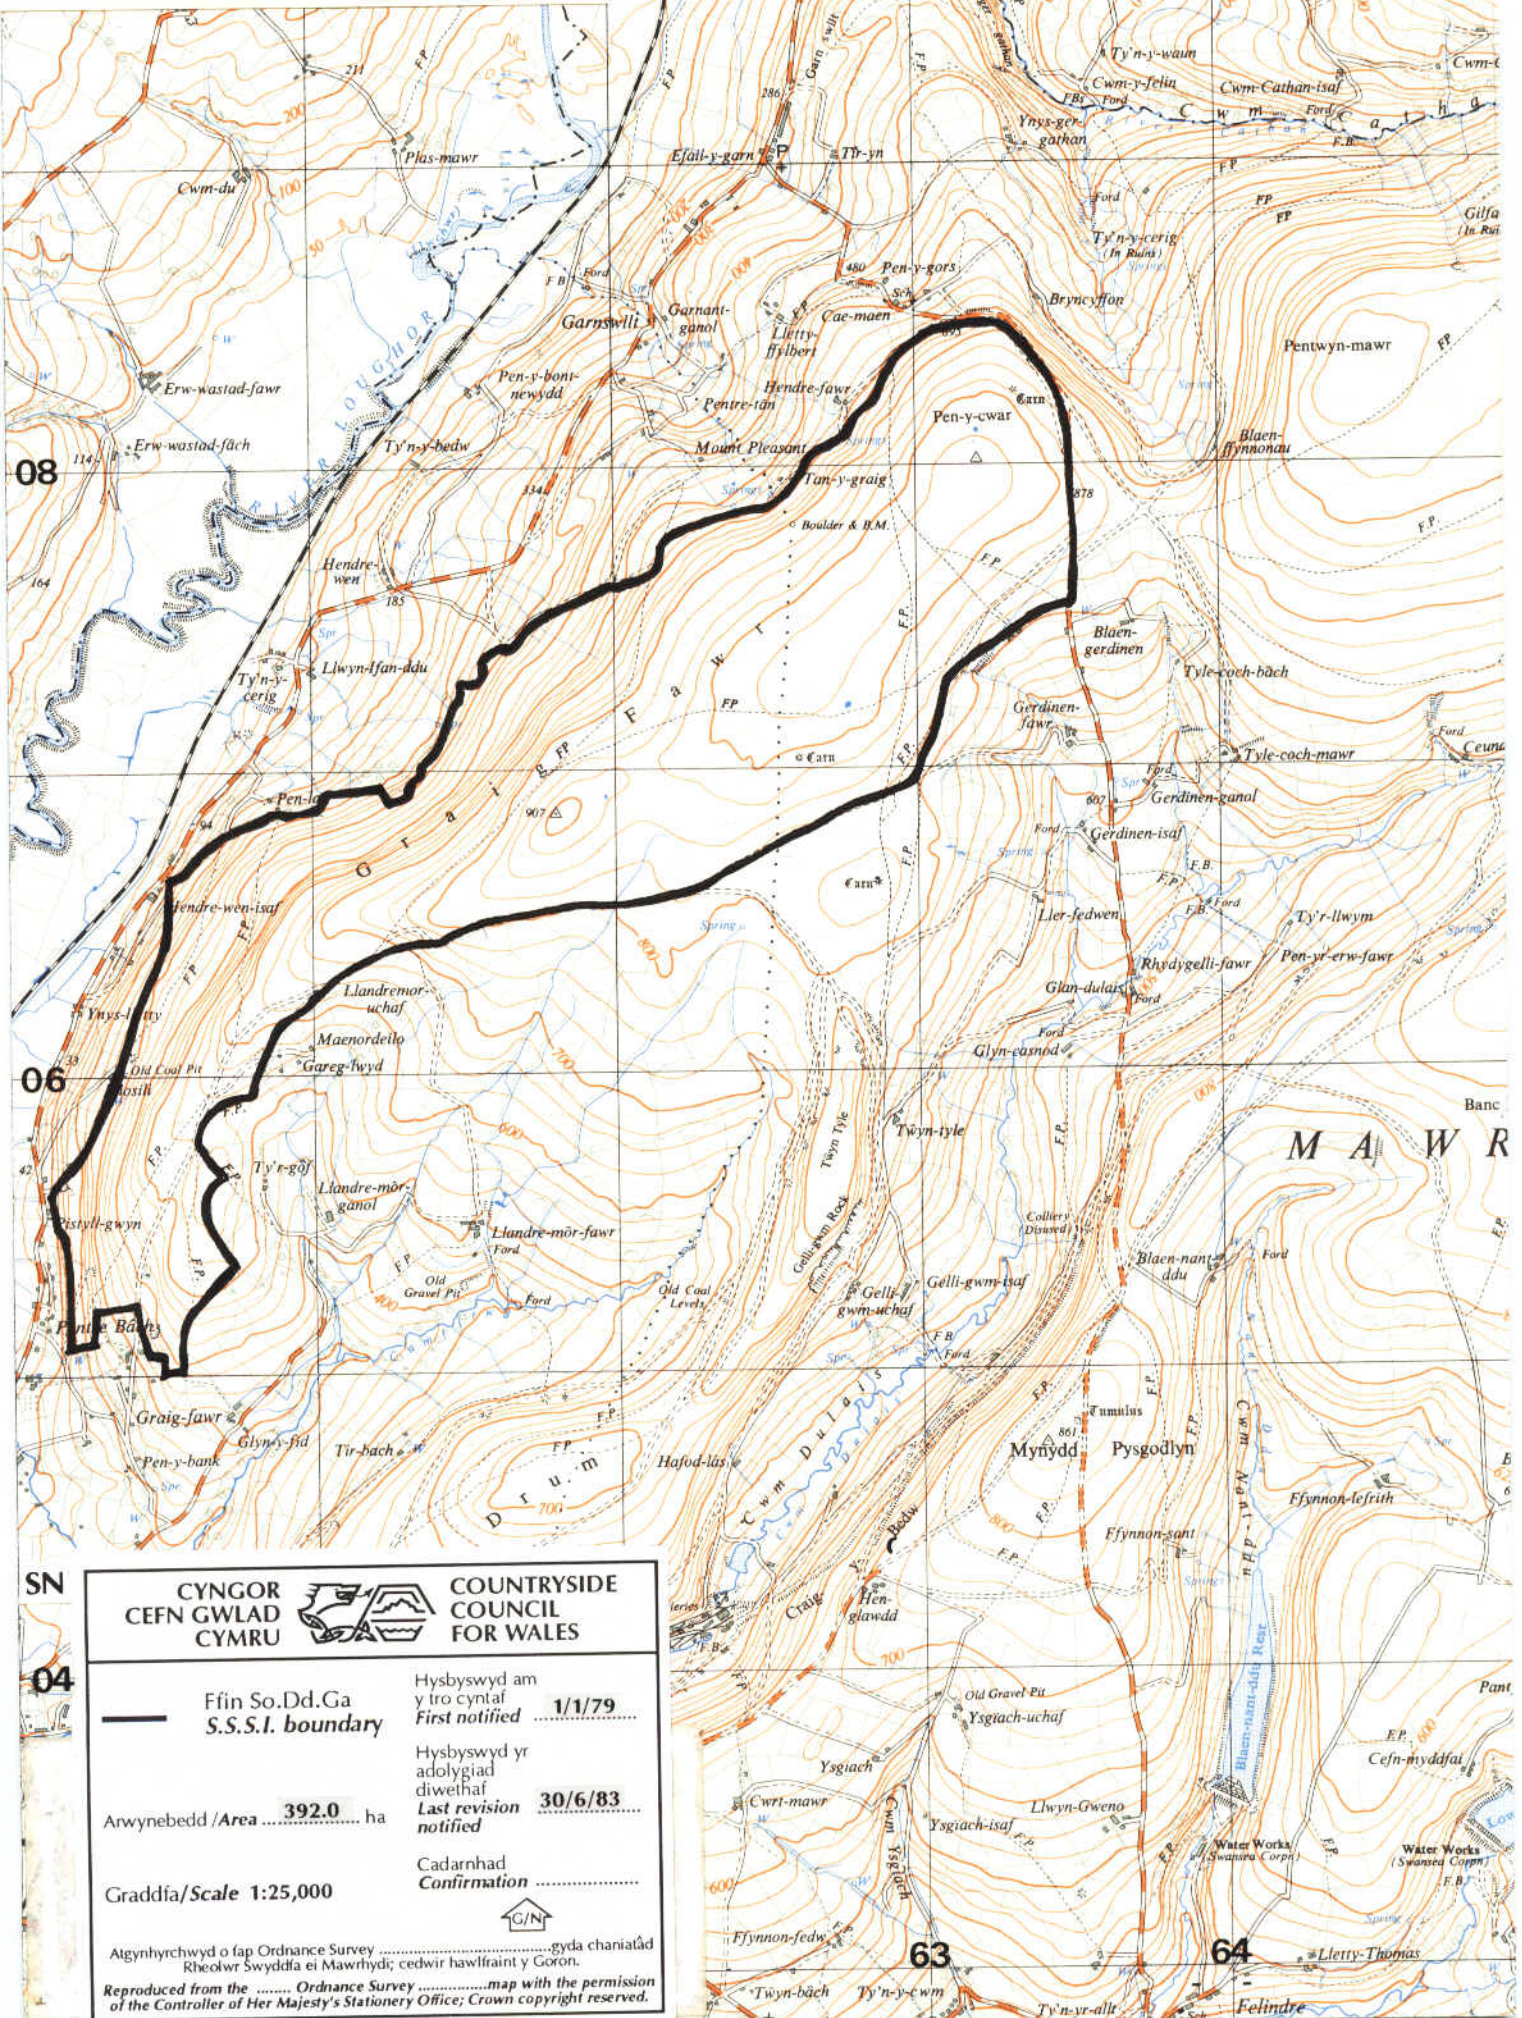

Lliw Valley - WEST GLAMORGAN

SN

04

CYNGOR
CEFN GWLAD
CYMRU

COUNTRYSIDE
COUNCIL
FOR WALES

Ffin So.Dd.Ga
S.S.S.I. boundary

Hysbyswyd am
y tro cyntaf
First notified 1/1/79

Arwynebedd / Area 392.0 ha

Hysbyswyd yr
adolygiad
diwethaf
Last revision
notified 30/6/83

Graddfa/Scale 1:25,000

Cadarnhad
Confirmation

Atgynhychwyd o fap Ordnance Survey gyda chaniatâd
Rheolwr Swyddfa ei Mawrhydi; cedwir hawlfraint y Goron.

Reproduced from the Ordnance Survey map with the permission
of the Controller of Her Majesty's Stationery Office; Crown copyright reserved.

63

64